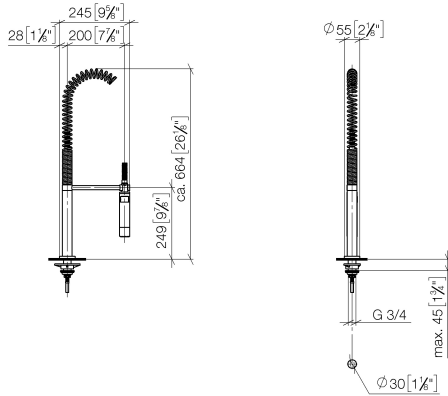

**Certificates**

WRAS\_2107052.

ETA\_18514.

LGA\_19166.

GDV\_0400289.

Spare parts list

No.	Item Number	Name	Quantity used	Delivery time
1	90 28 22 226 01-00	spout	1	10
2	90 23 01 028 03-00	aerator	1	10
3	09 30 30 057 90	screw	1	2
4	09 11 10 088 10-00	connection	1	10
5	09 28 10 140-00	ring	1	10
6	04 30 04 064 00 90	hose	2	60
7	09 14 05 047 90	seal	1	2
8	04 30 11 038 00 90	fixing set	1	2
9	09 31 11 011 90	pin	1	2
10	90 20 89 010 10-00	handle	2	10
11	09 20 89 010-00	handle	2	60
12	90 12 12 007 00-00	base	2	10
13	90 30 11 029 00 90	disc	2	2
14	90 30 30 075 00 90	screw	2	2
15	09 21 02 140-00	sleeve	2	10
16	09 27 89 105-00	rosette	2	10
17	90 14 10 043 00 90	seal	2	2
18	90 17 11 040 51 90	side panel	2	2
19	90 23 30 040 00-00	threaded connector	4	10
20	12 501 970 90	High pressure hose 1/2" x 1/2" x 300 mm -	2	-
Spare part can no longer be ordered, please order the replacement item				
21	04 31 20 046 10 92	set	1	2

## TARA Three-hole mixer with profi spray set - Chrome

---

TARA

ST 110 201 5892

ST 110 201 5892

mm [inches]  
M 1:10

Flow rate chart

Certificates