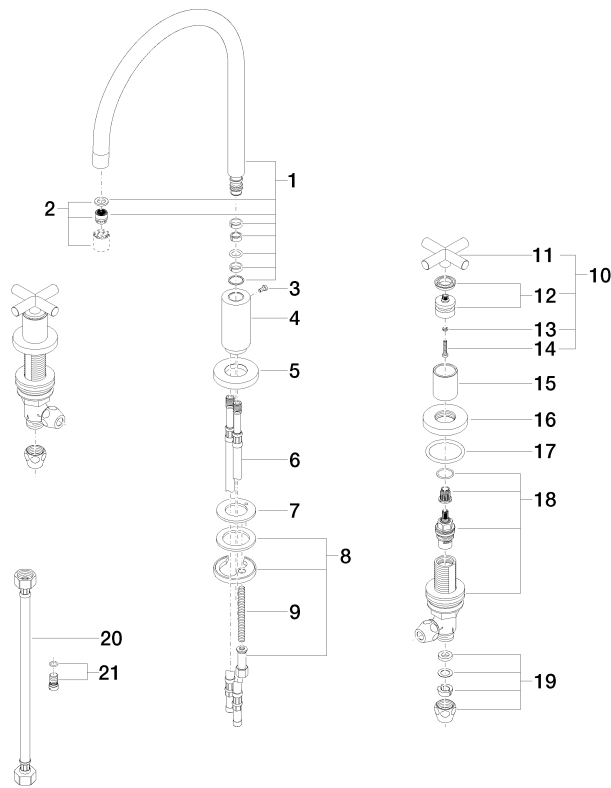

## TARA Three-hole mixer with profi spray set - Chrome

---

TARA

ST 110 201 5892

ST 110 201 5892

- 235mm projection
- pivotable spout 360°
- air-enriched flow
- height of mixer 370 mm
- height up to aerator 212 mm
- hole diameter spout 35 mm
- hole diameter valve 32 mm
- max. flow 7 l/min at 3 bar flow pressure
- lead-free
- This product can help a building meet the requirements of Green Building Rating Systems, e.g. LEED®, BREEAM®, DGNB

**Recommended miscellaneous**

**Strainer waste with control handle - Chrome** 10 710 970-00

**Recommended miscellaneous**

**Dispenser with rosette - Chrome** 82 444 970-00

ST 110 201 5892

**Flow rate chart**

**Certificates**

WRAS\_2107052.

ETA\_18514.

LGA\_19166.

GDV\_0400289.

Spare parts list

No.	Item Number	Name	Quantity used	Delivery time
1	90 28 22 226 01-00	spout	1	10
2	90 23 01 028 03-00	aerator	1	10
3	09 30 30 057 90	screw	1	2
4	09 11 10 088 10-00	connection	1	10
5	09 28 10 140-00	ring	1	10
6	04 30 04 064 00 90	hose	2	60
7	09 14 05 047 90	seal	1	2
8	04 30 11 038 00 90	fixing set	1	2
9	09 31 11 011 90	pin	1	2
10	90 20 89 010 10-00	handle	2	10
11	09 20 89 010-00	handle	2	60
12	90 12 12 007 00-00	base	2	10
13	90 30 11 029 00 90	disc	2	2
14	90 30 30 075 00 90	screw	2	2
15	09 21 02 140-00	sleeve	2	10
16	09 27 89 105-00	rosette	2	10
17	90 14 10 043 00 90	seal	2	2
18	90 17 11 040 51 90	side panel	2	2
19	90 23 30 040 00-00	threaded connector	4	10
20	12 501 970 90	High pressure hose 1/2" x 1/2" x 300 mm -	2	-
Spare part can no longer be ordered, please order the replacement item				
21	04 31 20 046 10 92	set	1	2

ST 110 201 5892

Fits: ELIO, TARA, TARA ULTRA

- spray flow
- automatic diverter for spout/Profi spray set
- height of mixer 665 mm
- individual rosette diameter 55mm
- profi spray hole diameter 30mm
- sprayface with anti-scaling system
- lead-free